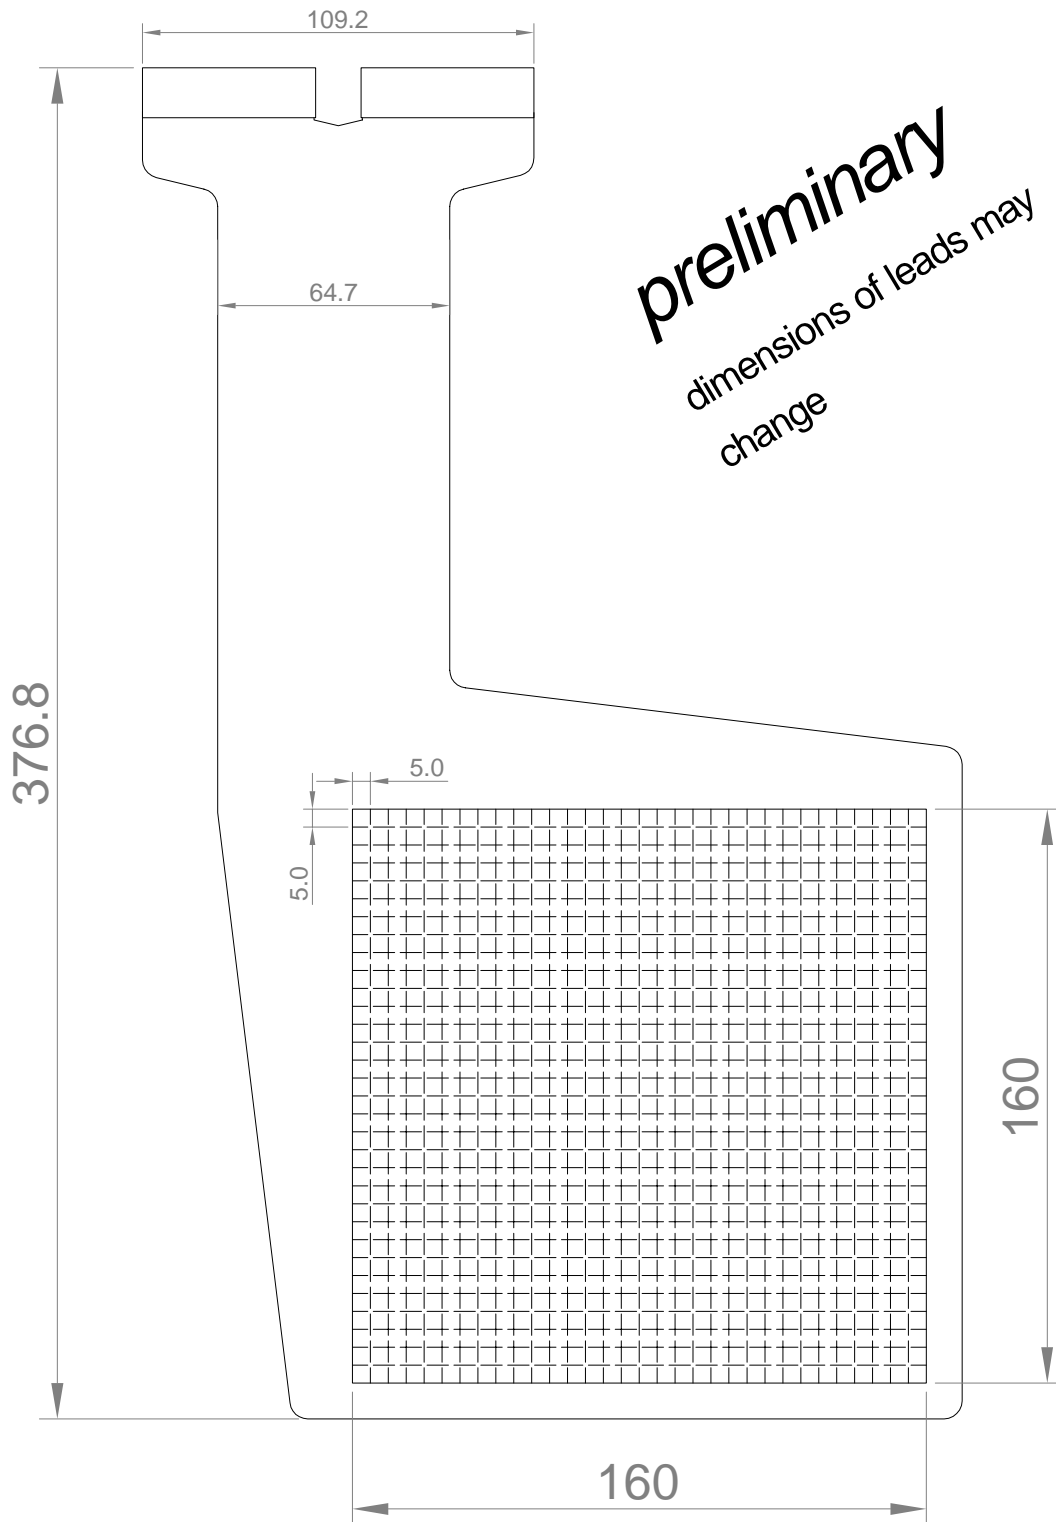

Elastisens-ES-1024-160-5

novelgmbh

Ismaningerstr.51
81675 München
Germany

Product ID
Elastisens
ES-1024-160-5

Author
MG

Design (date)
15.12.2004

Product No
S2037

All dimensions in mm

File & Block
S2037-schema.dwg