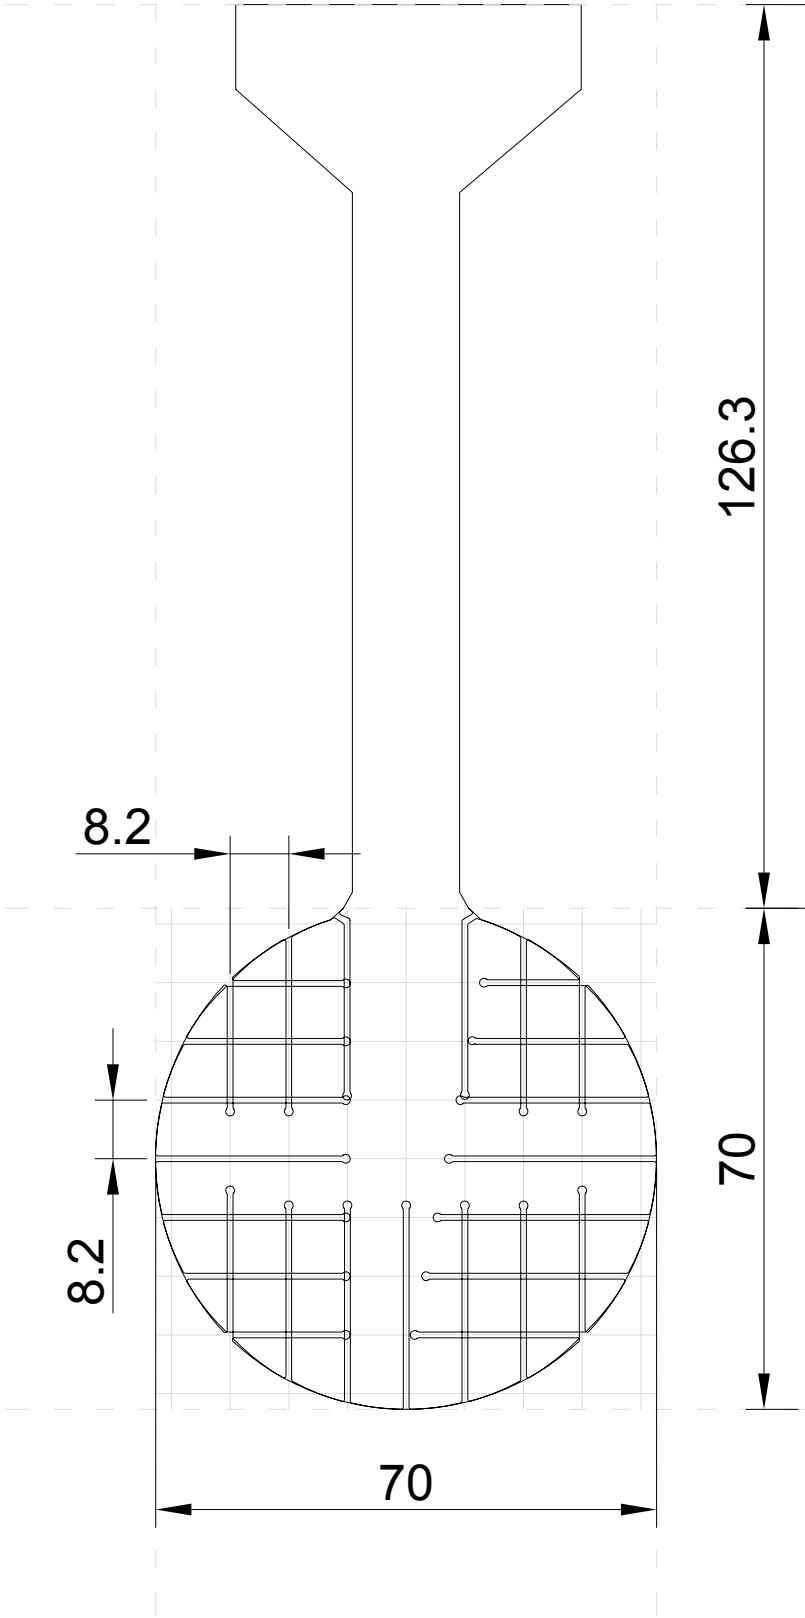

# Sheep Sensor

**novel***gmbh*

Ismaningerstr.51  
81675 München  
Germany

Product ID	Sheep Sensor	Product No	nnn
Author	Manfred Geuder	All dimensions in mm	
Design (date)	02.12.2003	File & Block	...\.schematic.drawino\Sheep_Schema.dwg