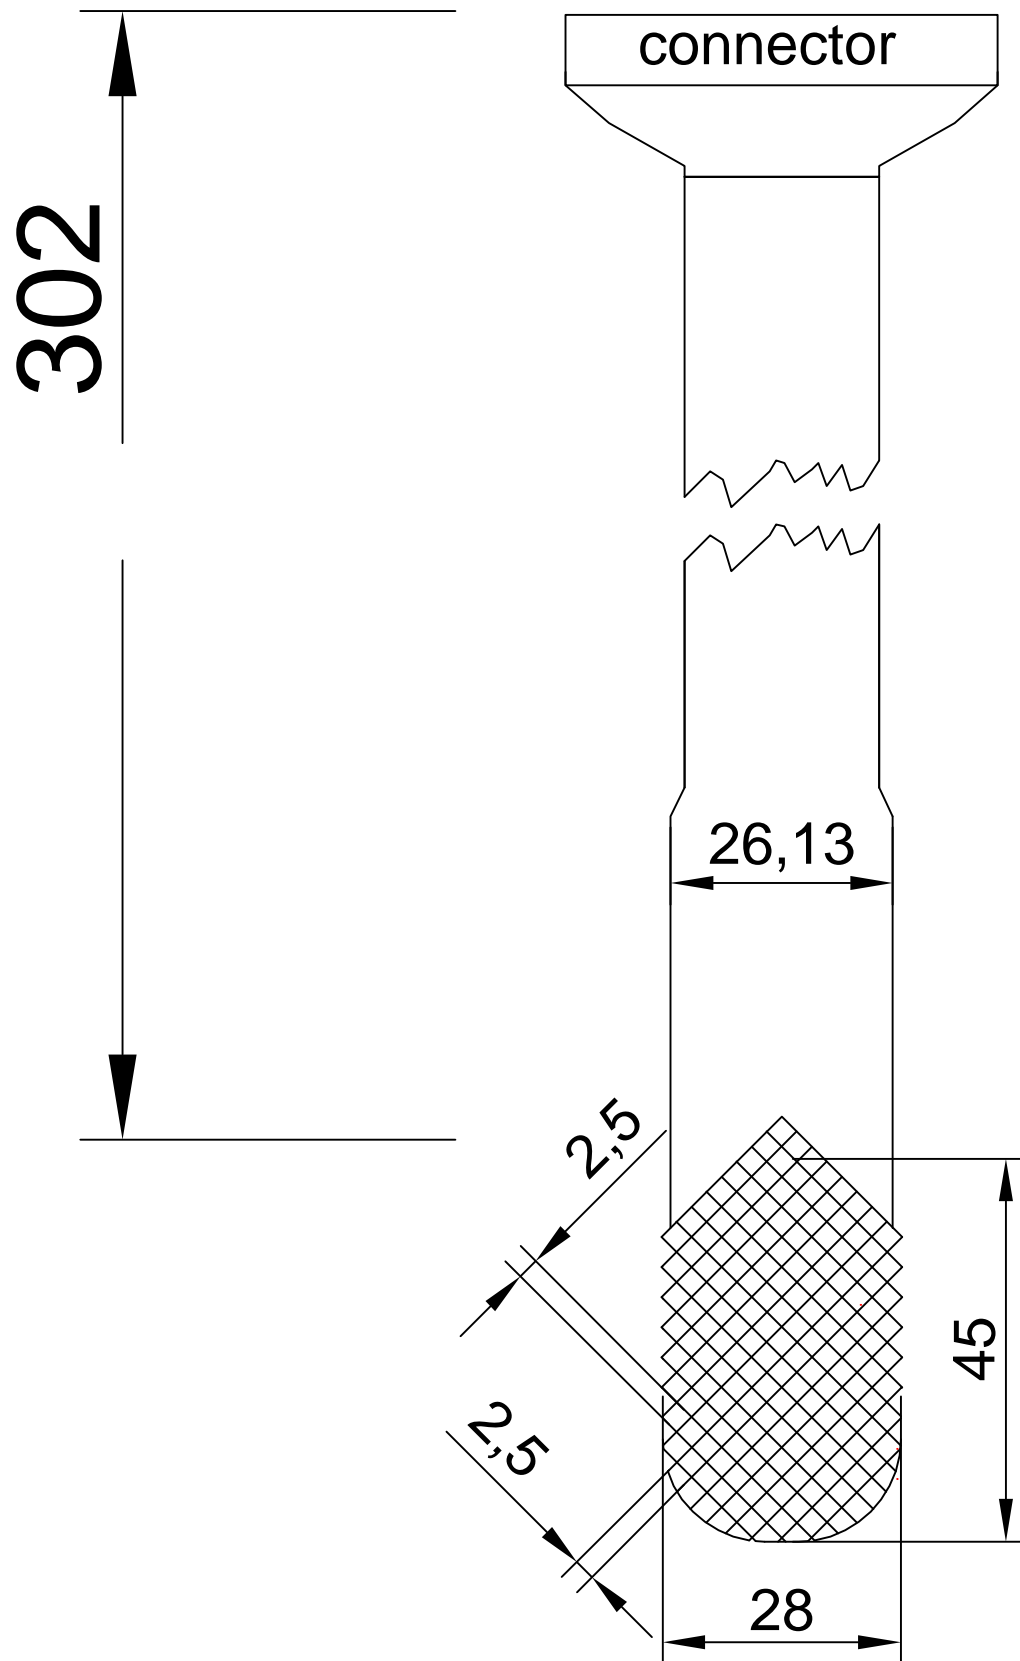

# Pedoped-Joint

**novel** gmbh

Ismaningerstr.51  
81675 München  
Germany

Product ID

Pedoped-Diro - S2042

Product No

Author

Ac

All dimensions in mm

Design (date)

06.03.2003

File & Block

..\pedoped\schematic\_drawing\pedoped-diro