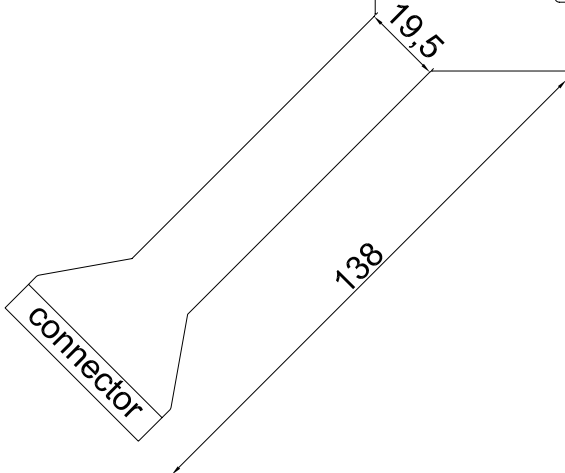

Elastisens - SA-216-135

192 sensors

novelgmbh
 Ismaningerstr.51
 81675 München
 Germany

Product ID	Elastisens - SA-216-135	Product No	S2047
Author	AC	All dimensions in mm, without coating	
Design (date)	25.Nov.2004	File & Block	d:\Cad\drawing\www\Elastisens-SA-216-135.dwg