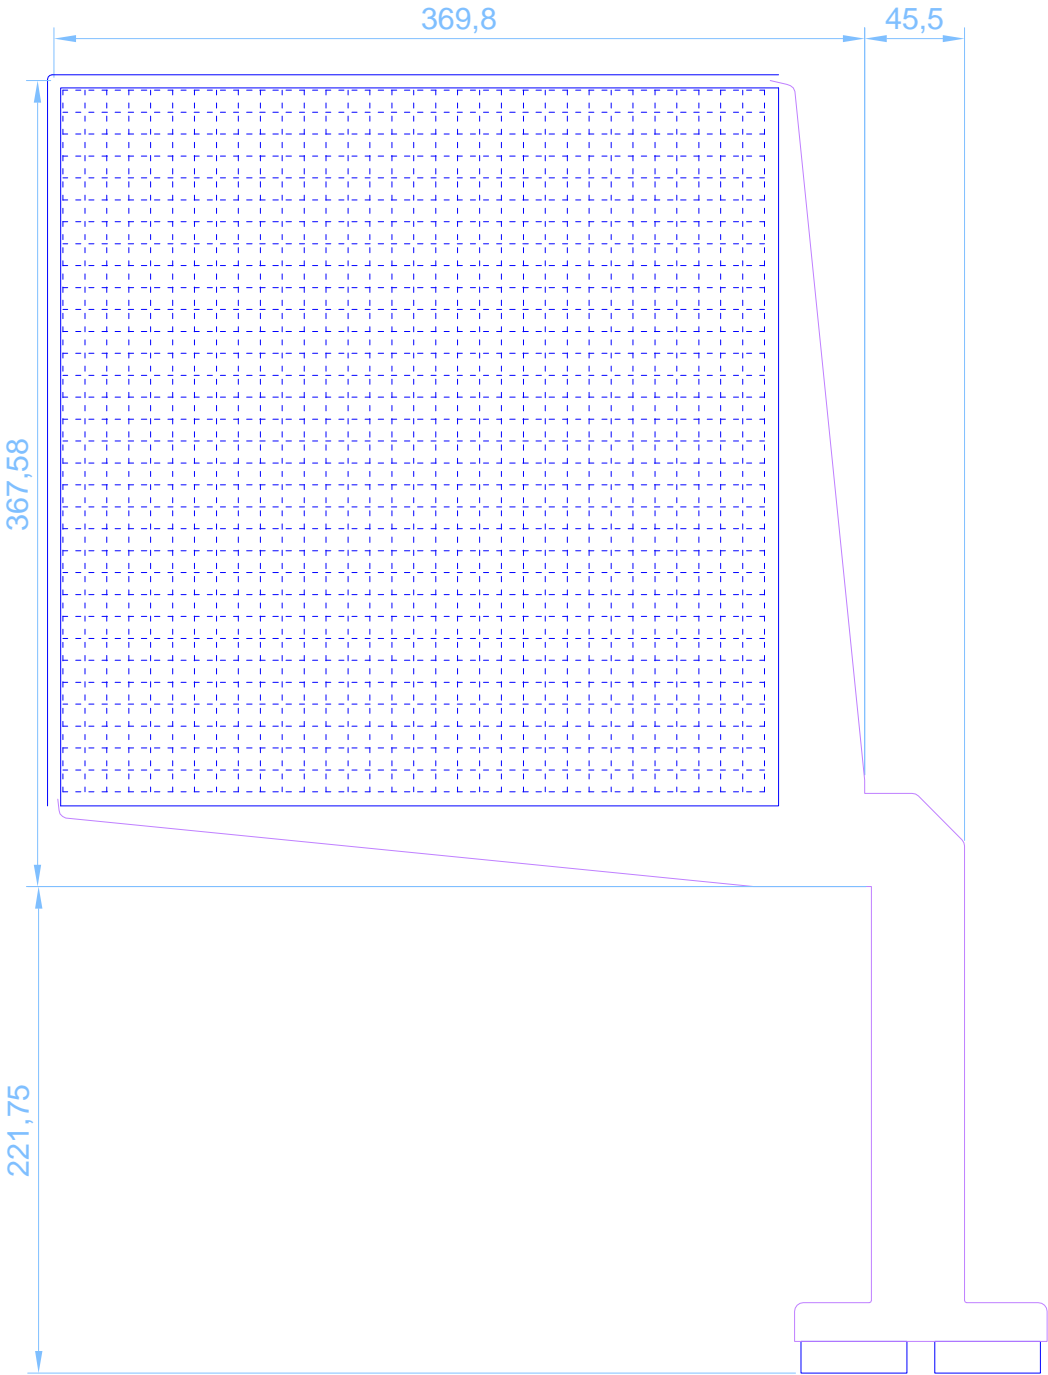

# S2065

**novel***gmbh*

Ismaningerstr.51  
81675 München  
Germany

Product ID	ES-1024-320-10	Product No	S2065
Author	MG	All dimensions in mm	
Design (date)	14.09.2005	File & Block	S2065_ES-1024-320-10 Block Outline_S2065