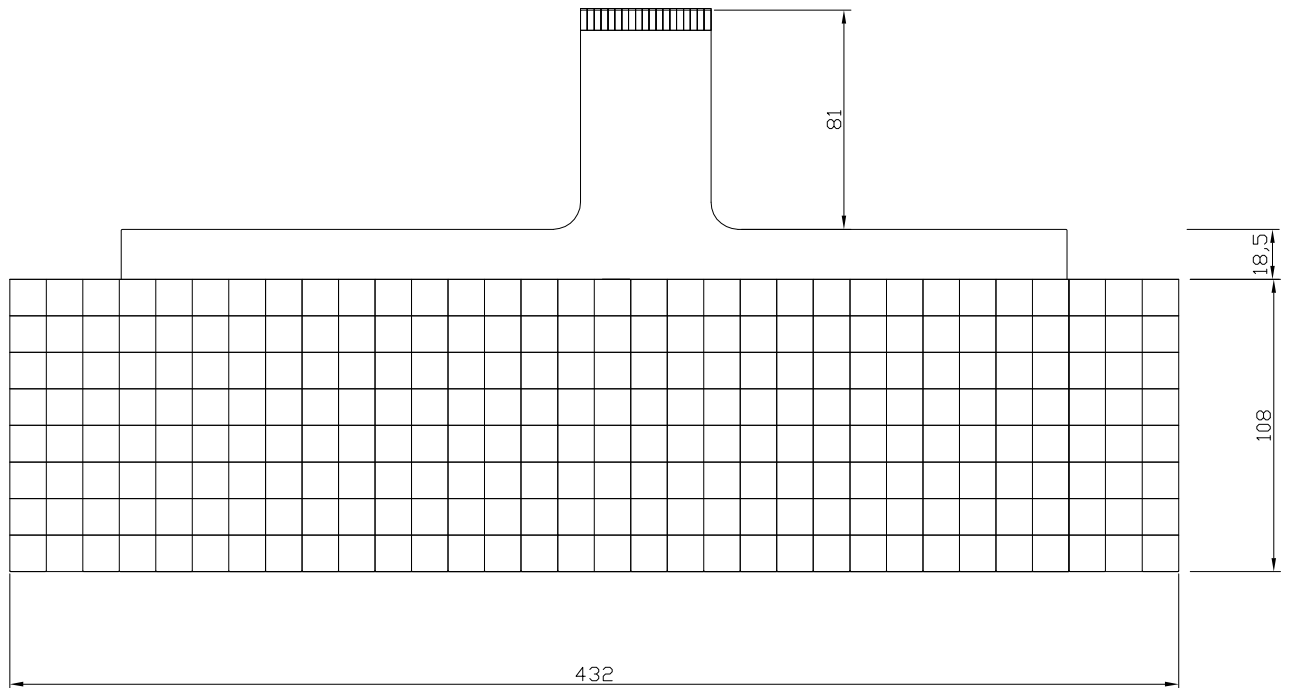

# Sensor S2085

**novel***gmbh*

Ismaningerstr.51  
81675 München  
Germany

Product ID

ES 256 108/432-135

Product No

S2085

Author

M.Geuder

All dimensions in mm

Design (date)

13.02.2007

File & Block

..elastisens/S2085\_DOST-2007.dwg ~publish-32x8