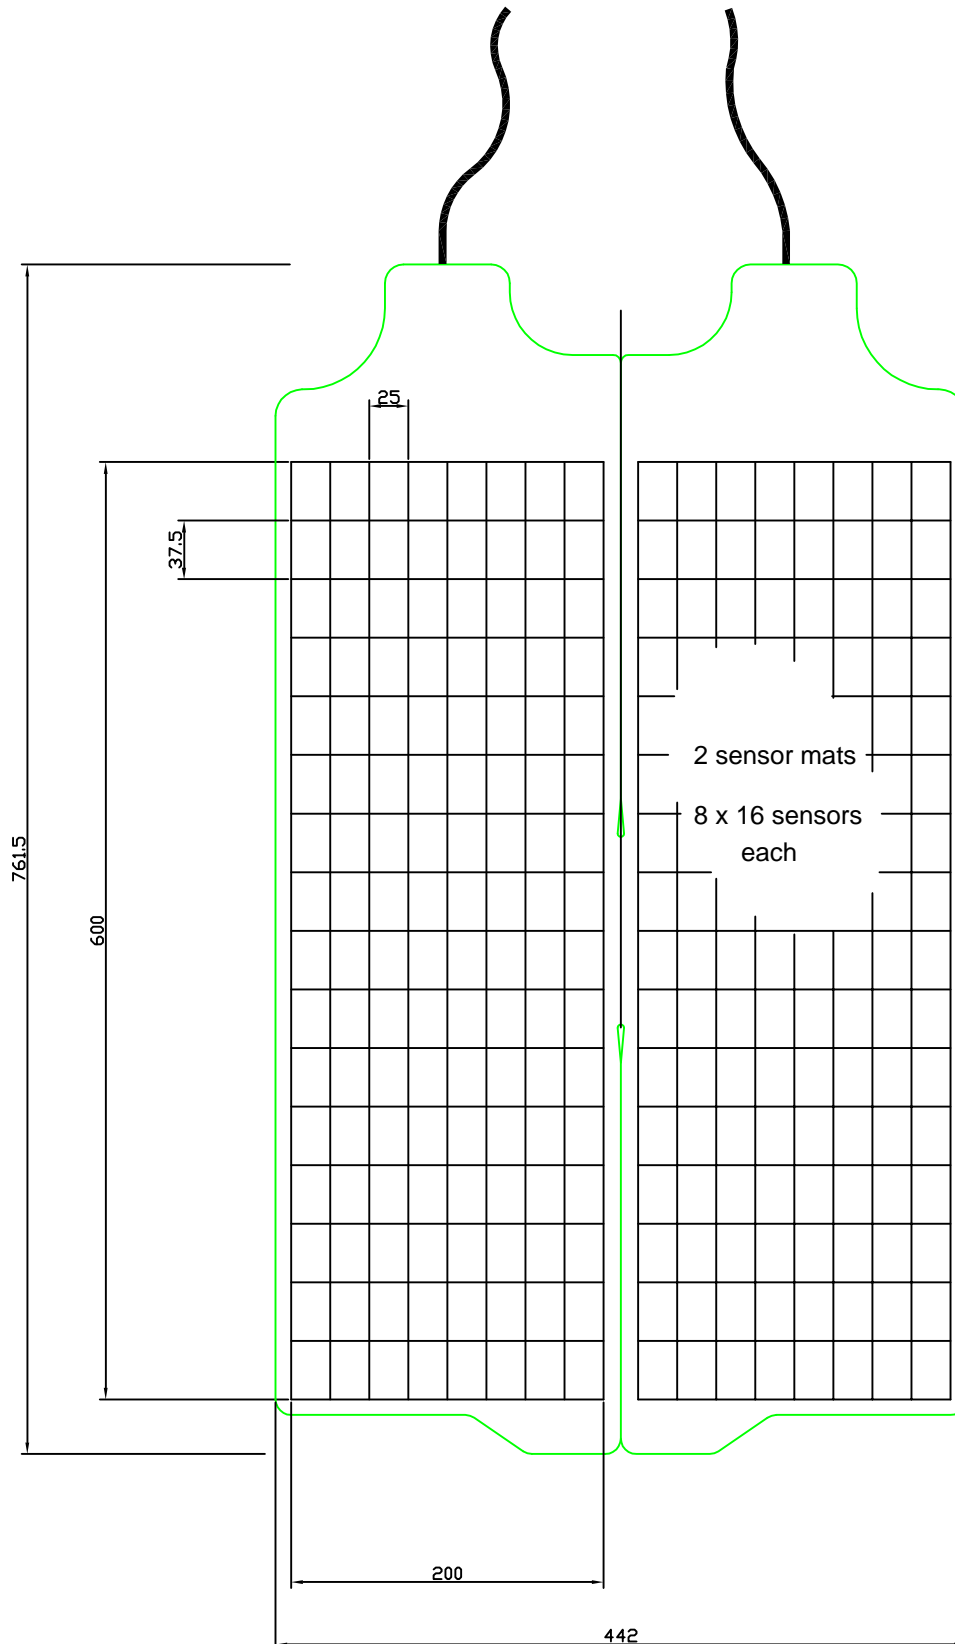

Saddle English MSA600

novelgmbh

Ismaninger Straße 51
81675 München
Germany

Product ID	Saddle English 600	Product No	S2086
Author	MG	All dimensions in mm	
Design (date)	04.05.2007	File & Block	..sattelMSA600-2007-layout.dwg