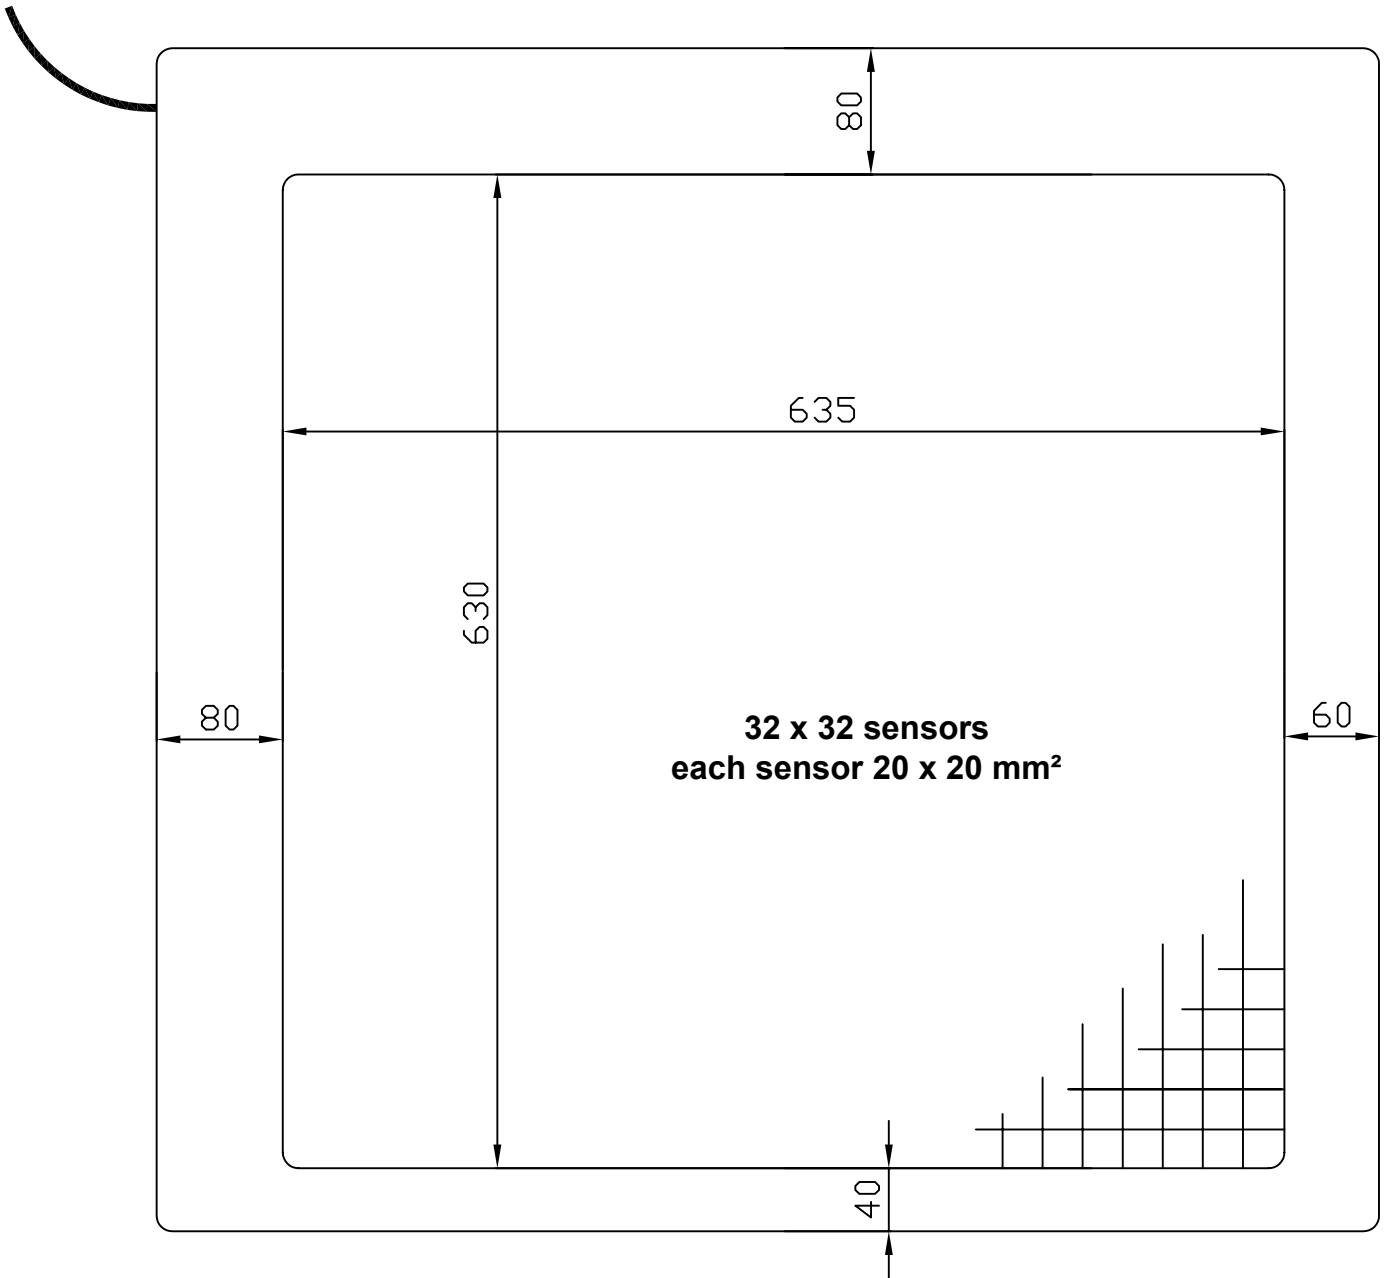

# S2088

**32 x 32 sensors**  
**each sensor 20 x 20 mm<sup>2</sup>**

**novelgmbh**

Ismaningerstr.51  
81675 München  
Germany

Product ID

posturo mat

Product No

S2088

Author

Marcel Domscheck

All dimensions in mm

Design (date)

13.03.2008

File & Block

..\path\filename & blockname