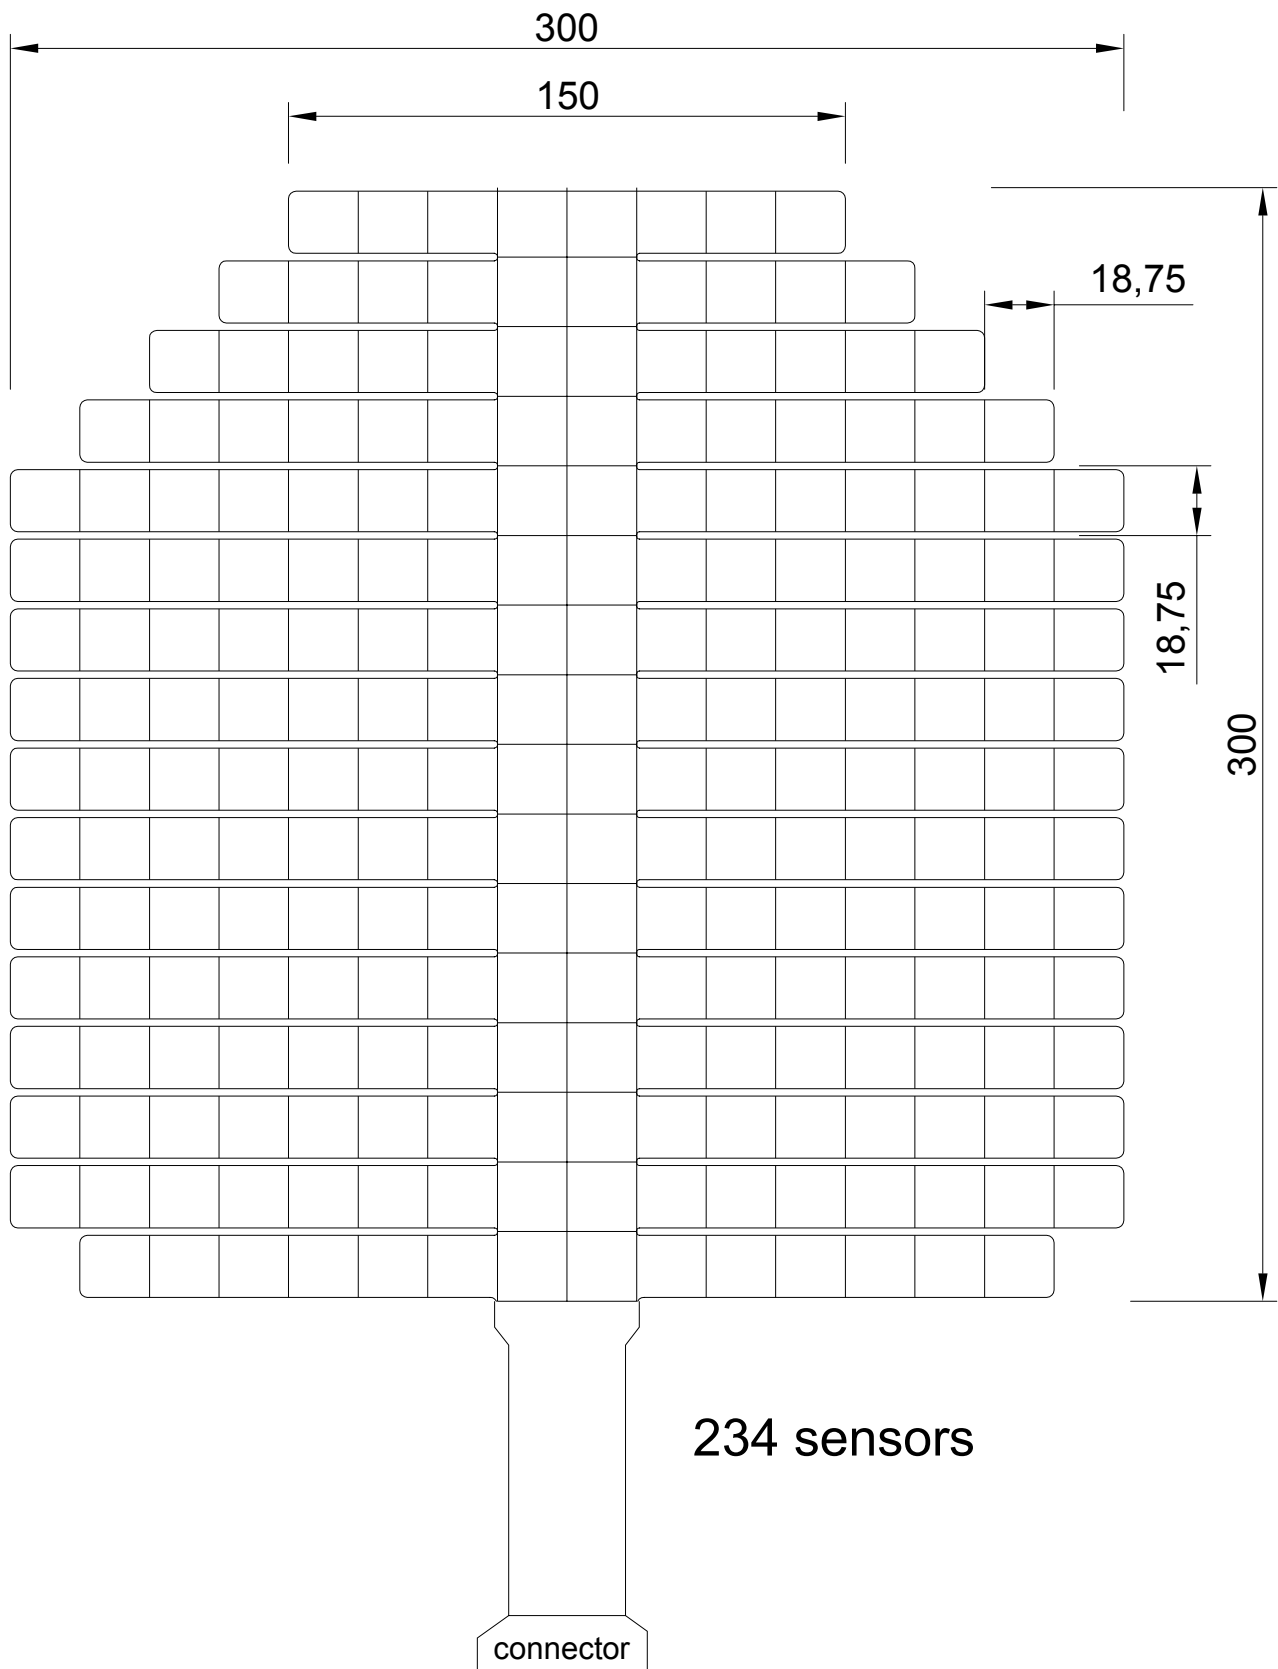

# Bike Saddle mat

**novel** gmbh

Ismaningerstr.51  
81675 München  
Germany

Product ID	Bike Saddle mat	Product No	S2019
Author	MG	All dimensions in mm	
Design (date)	04.11.2001 V01	File & Block	..bike-saddle-mat.dwg