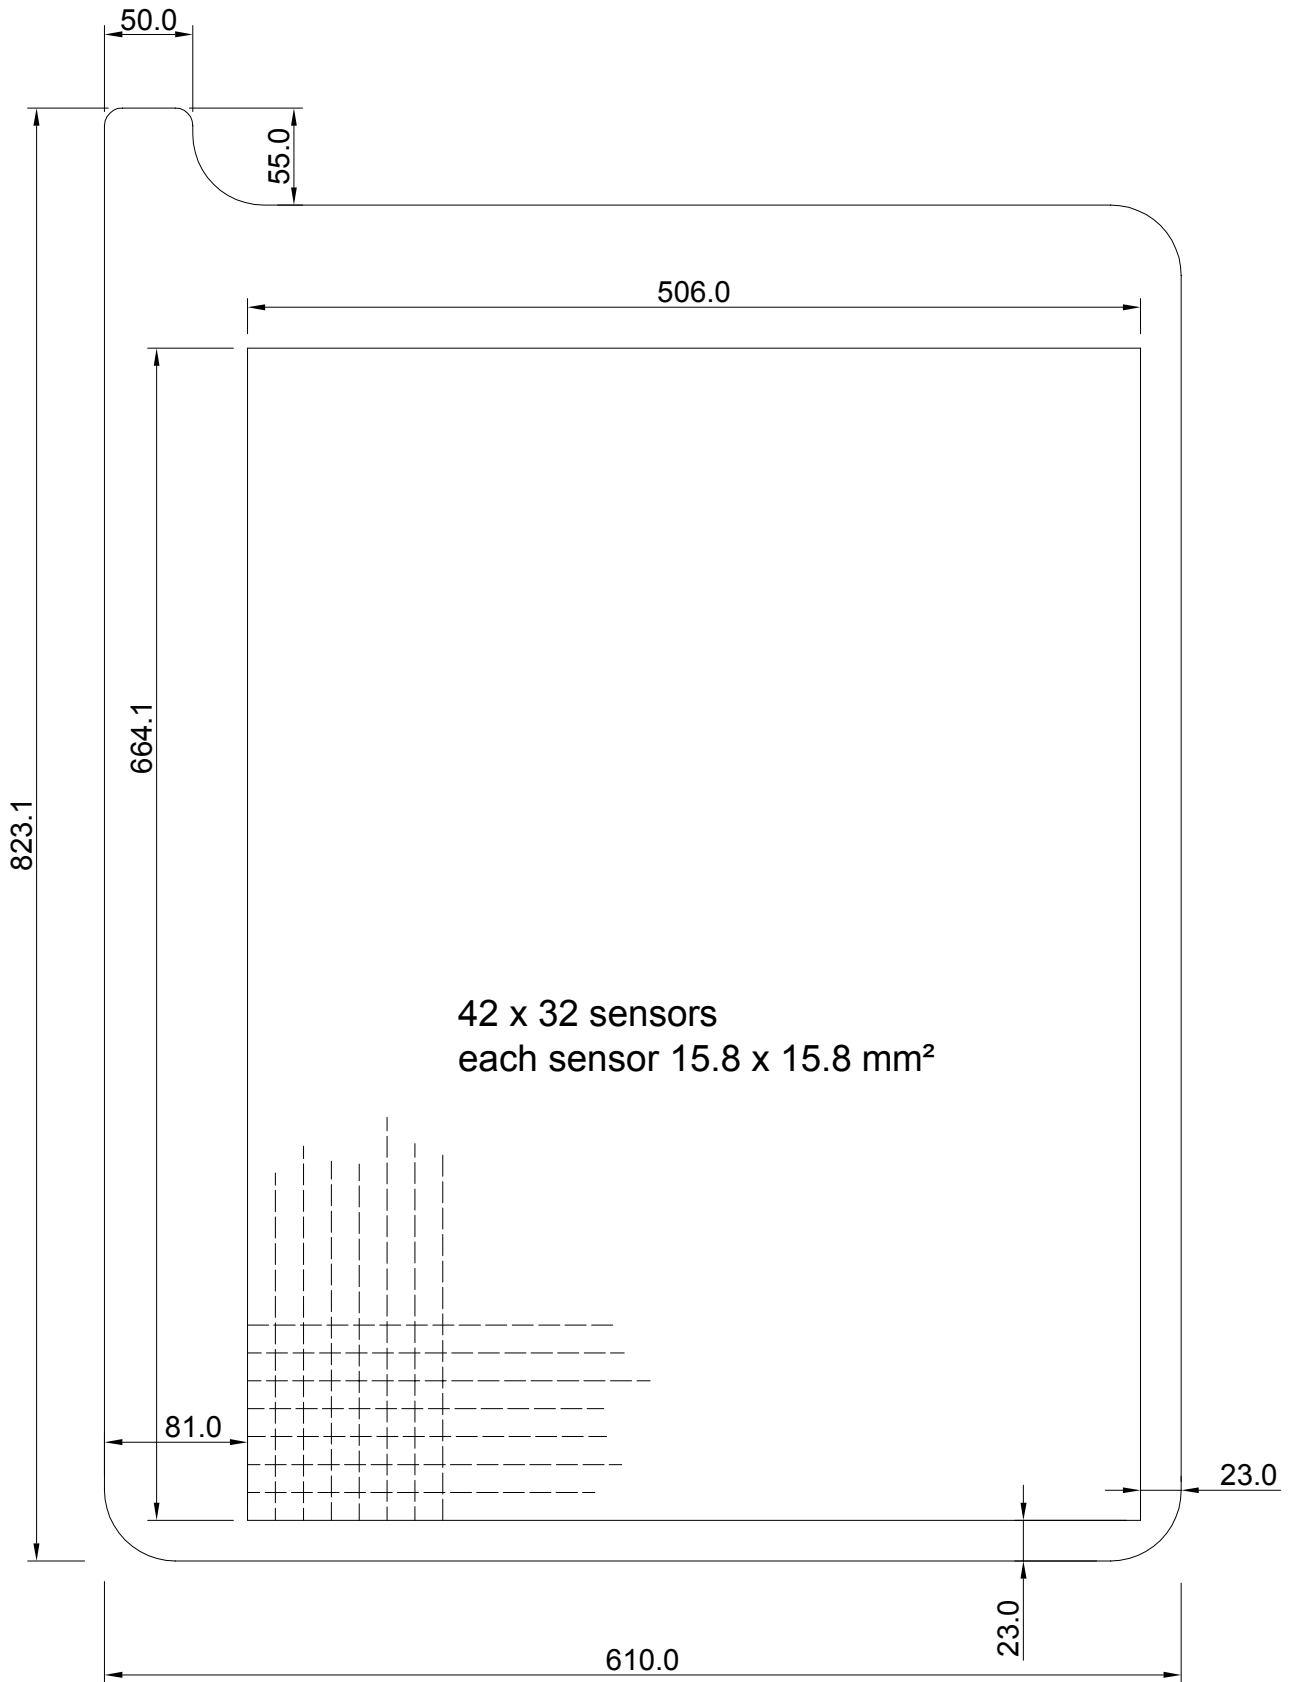

pliance sensor mat 664

novel gmbh

Ismaningerstr.51
81675 München
Germany

Product ID	pliance mat 664	Product No	S2031
Author	MG	All dimensions in mm	
Design (date)	31.10.2002	File & Block	novel-sensors/sitz/schematic_drawing V01