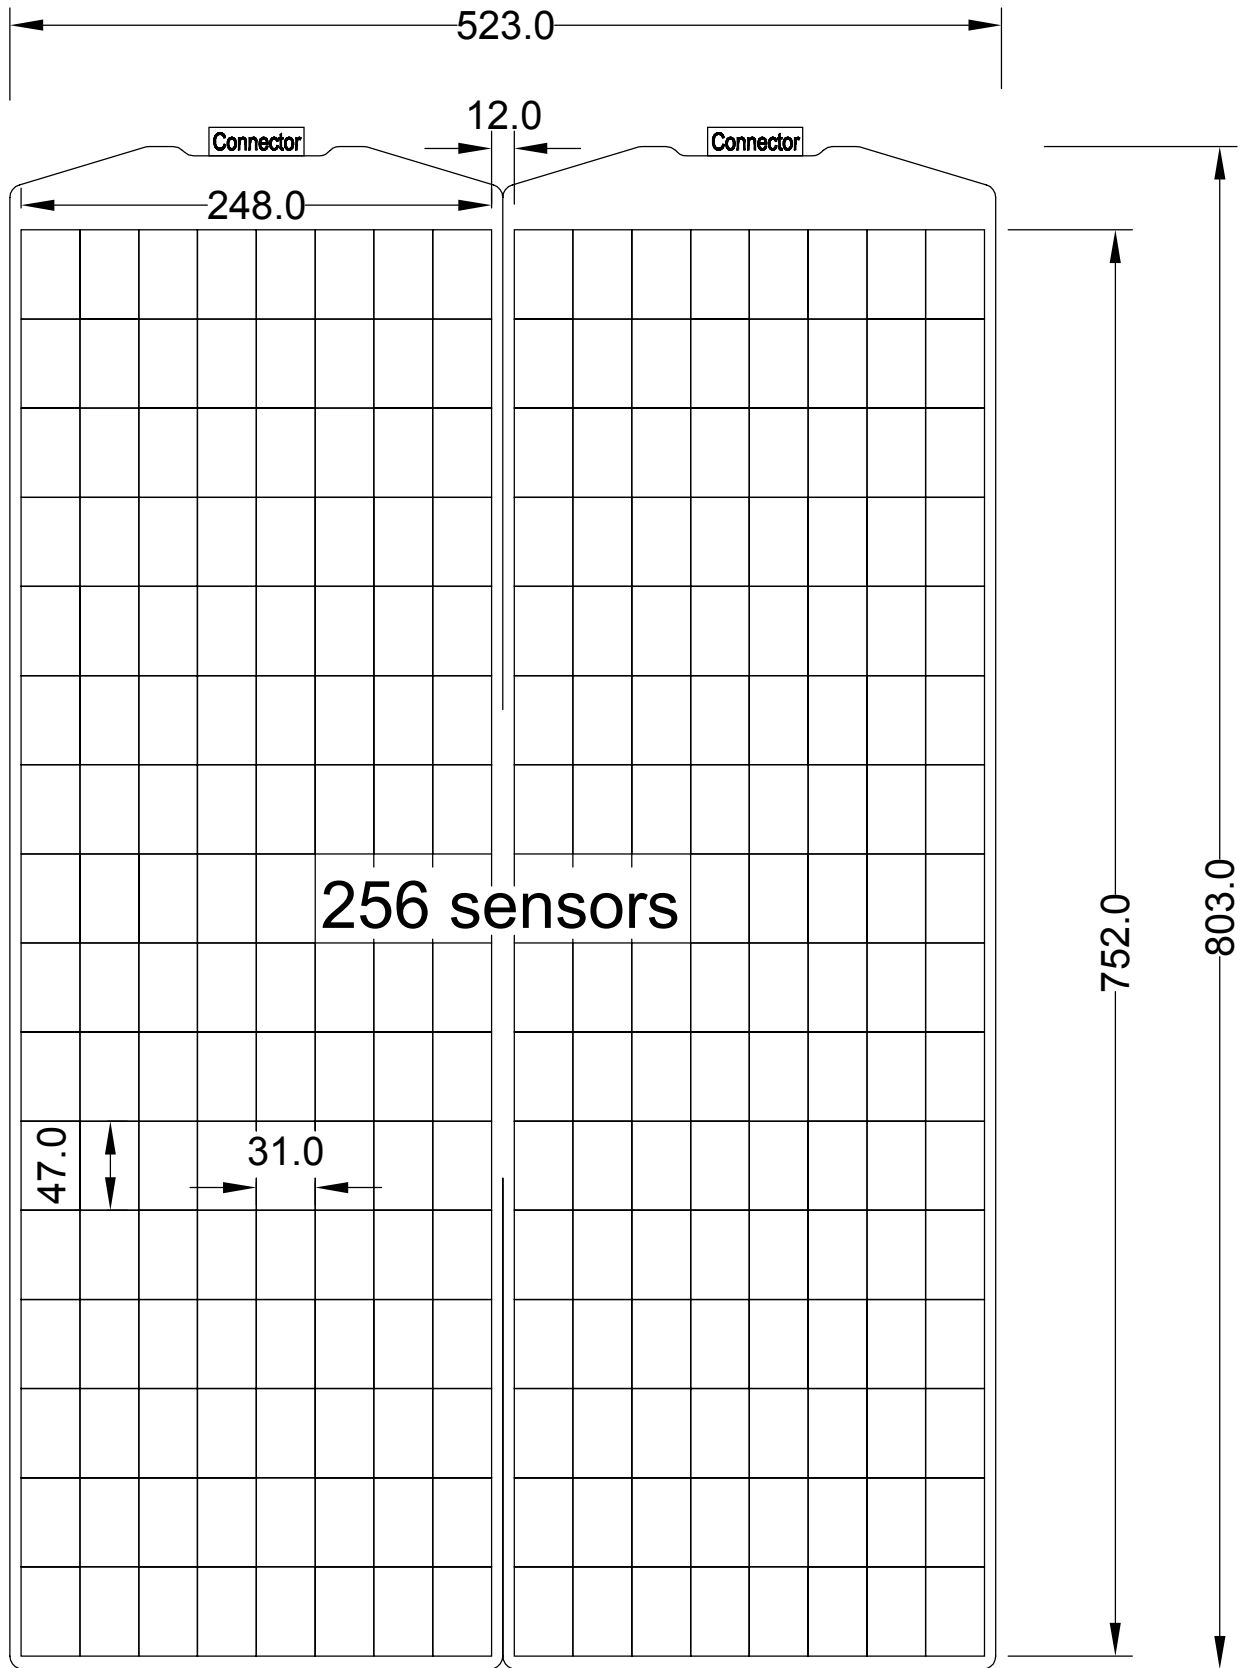

pliance mat HW

novel gmbh

Ismaningerstr.51
81675 München
Germany

Product ID	pliance mat HW	Product No	S2034
Author	MG	All dimensions in mm	
Design (date)	31.10.2002 V01	File & Block	novel-sensors/sattel/schematic-drawings