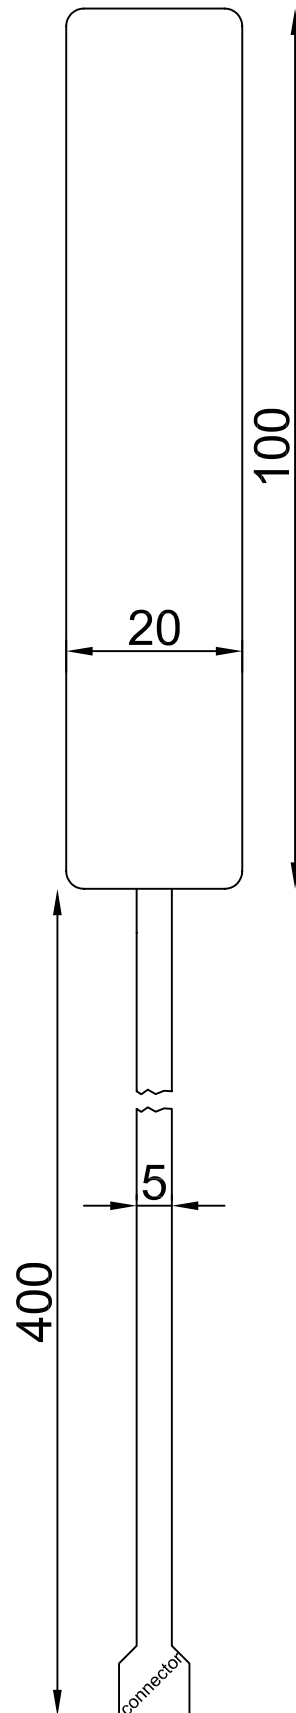

Single Sensor 200

novel gmbh

Ismaningerstr.51
81675 München
Germany

Product ID

Single Sensor 200

Product No

S2013

Author

AC

All dimensions in mm,
without coating

Design (date)

25.Oct.2002

File & Block

d:\Cad\drawing\www\Single_Sensor_200.dwg