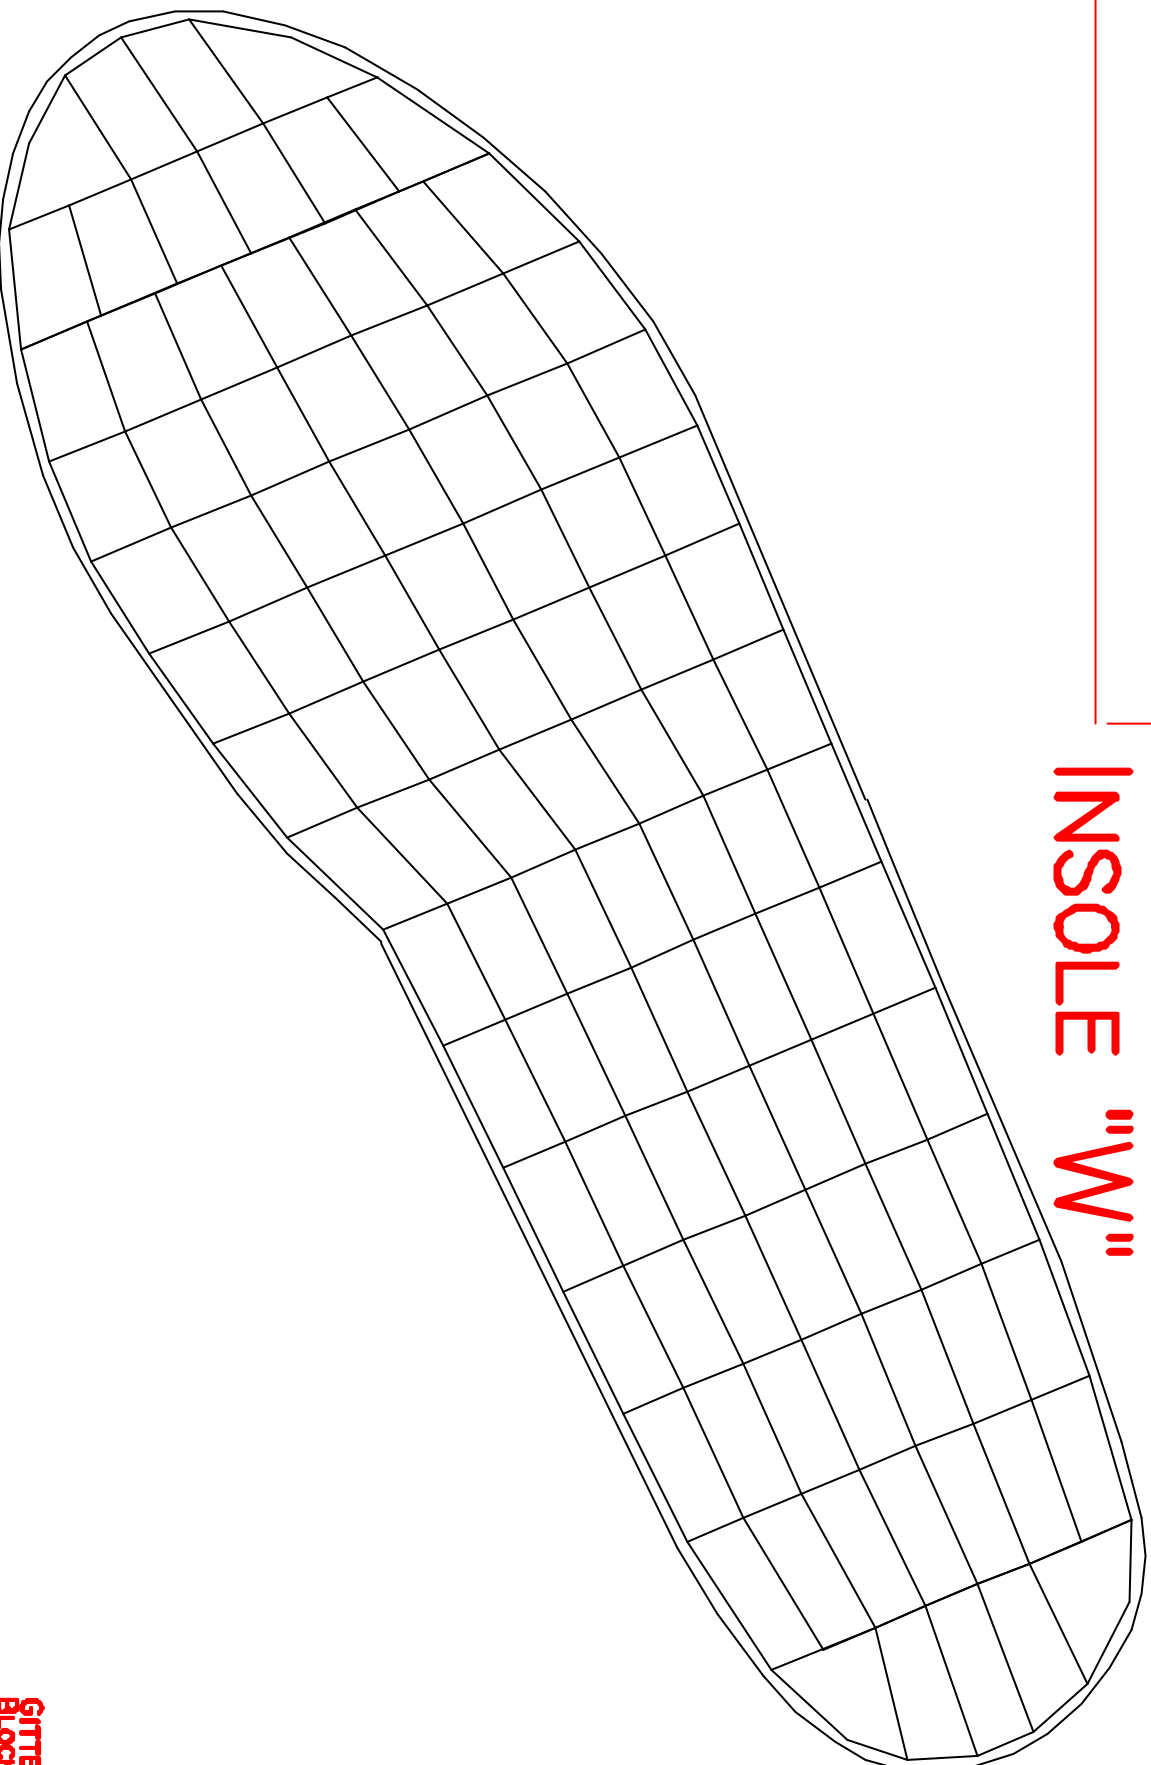

100.00 mm [3.94']

INSOLE "W"

GITTER28.DWG
Block W
8.7.97