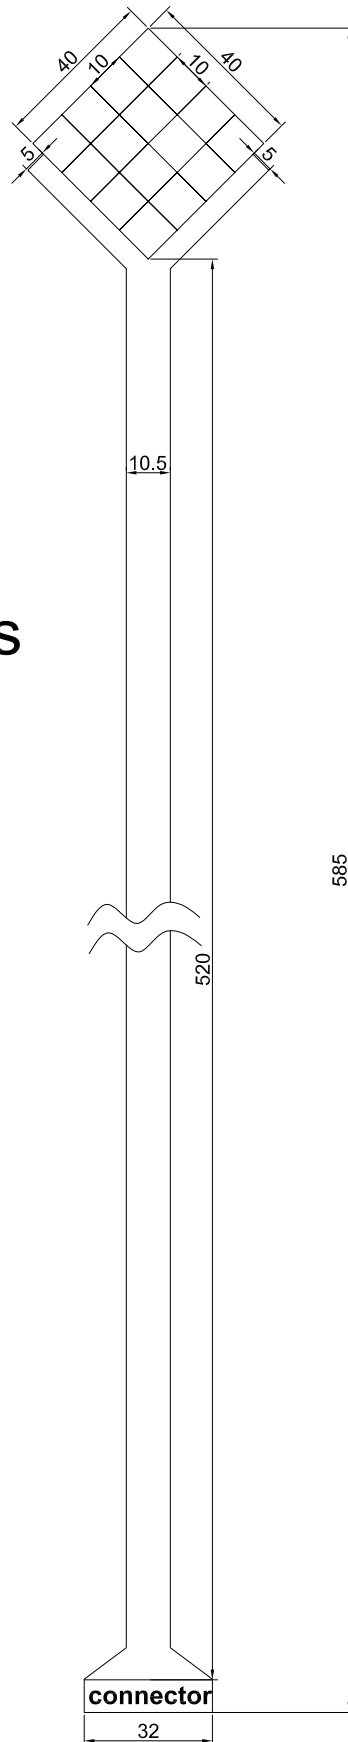

# Elastisens ES-16-40-10

4X4 sensors

**novel***gmbh*

Ismaningerstr.51  
81675 München  
Germany

Product ID

Elastisens ES-16-40-10

Product No

S2052

Author

AC

All dimensions in mm

Design (date)

16.12.2004

File & Block

c:\Daten\ld\Cad\Drawing\www\  
elastisens es-16-40-10.dwg