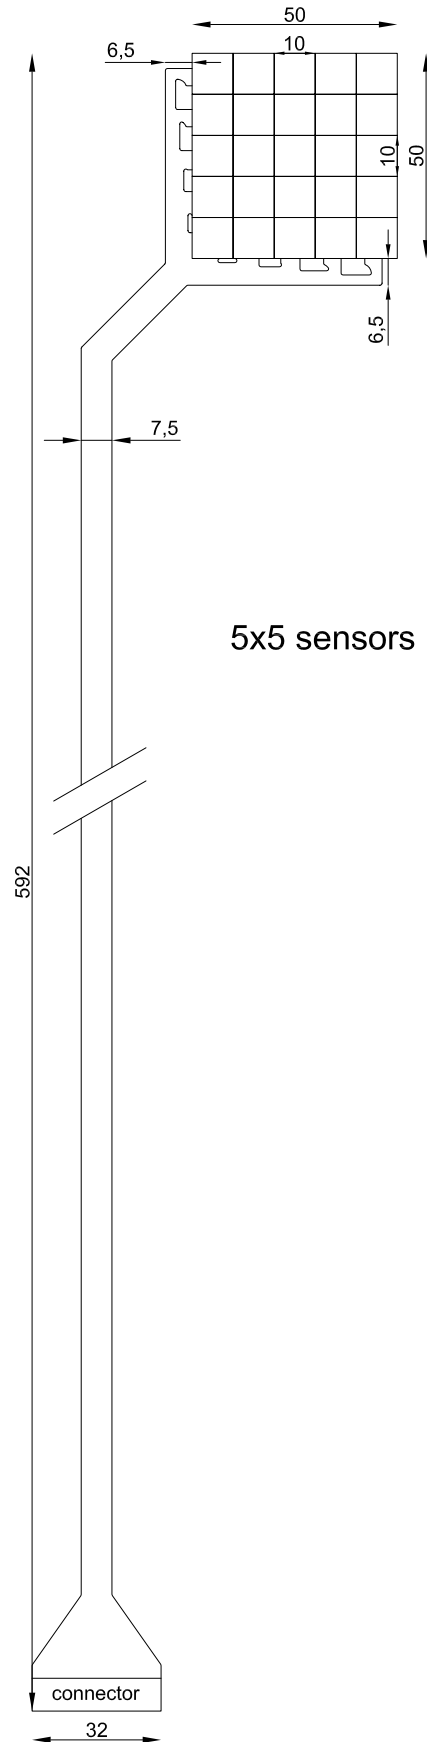

Elastisens ES-25-50-10

novel*gmbh*

Ismaningerstr.51
81675 München
Germany

Product ID

Elastisens ES-25-50-10

Product No

S2053

Author

AC

All dimensions in mm

Design (date)

15.12.2004

File & Block

c:\Daten\d\Cad\Drawing\www\
elastisens es-25-50-10.dwg