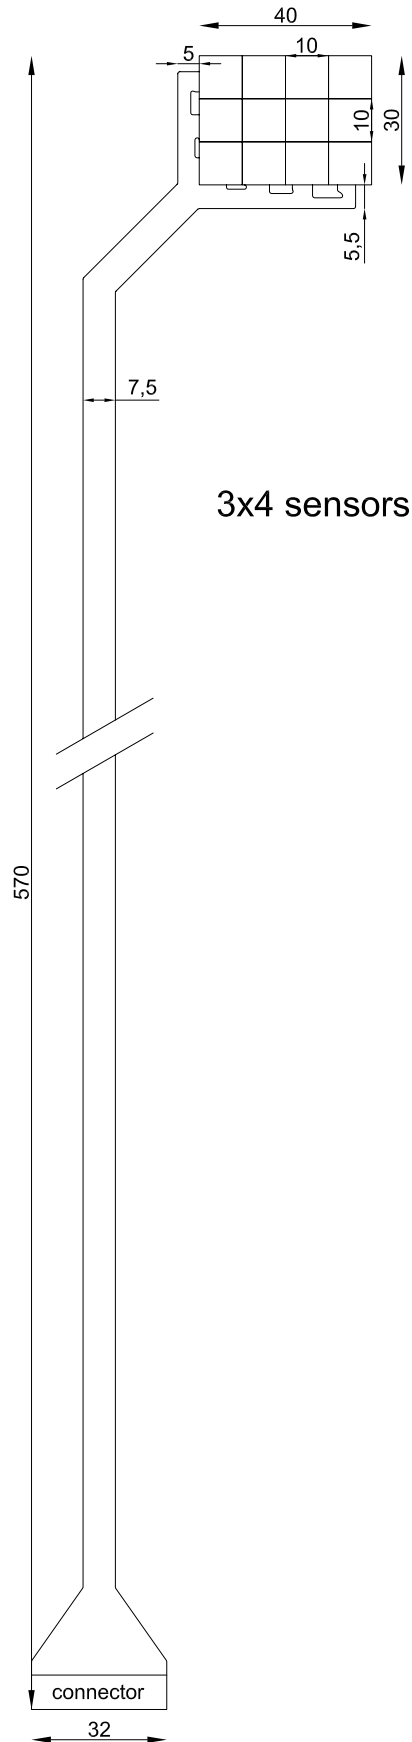

# Elastisens ES-12-40/30-10

**novel***gmbh*

Ismaningerstr.51  
81675 München  
Germany

Product ID

Elastisens ES-12-40/30-10

Product No

S2057

Author

AC

All dimensions in mm

Design (date)

15.12.2004

File & Block

c:\Daten\l\Cad\Drawing\www\  
elastisens es-12-4030-10.dwg