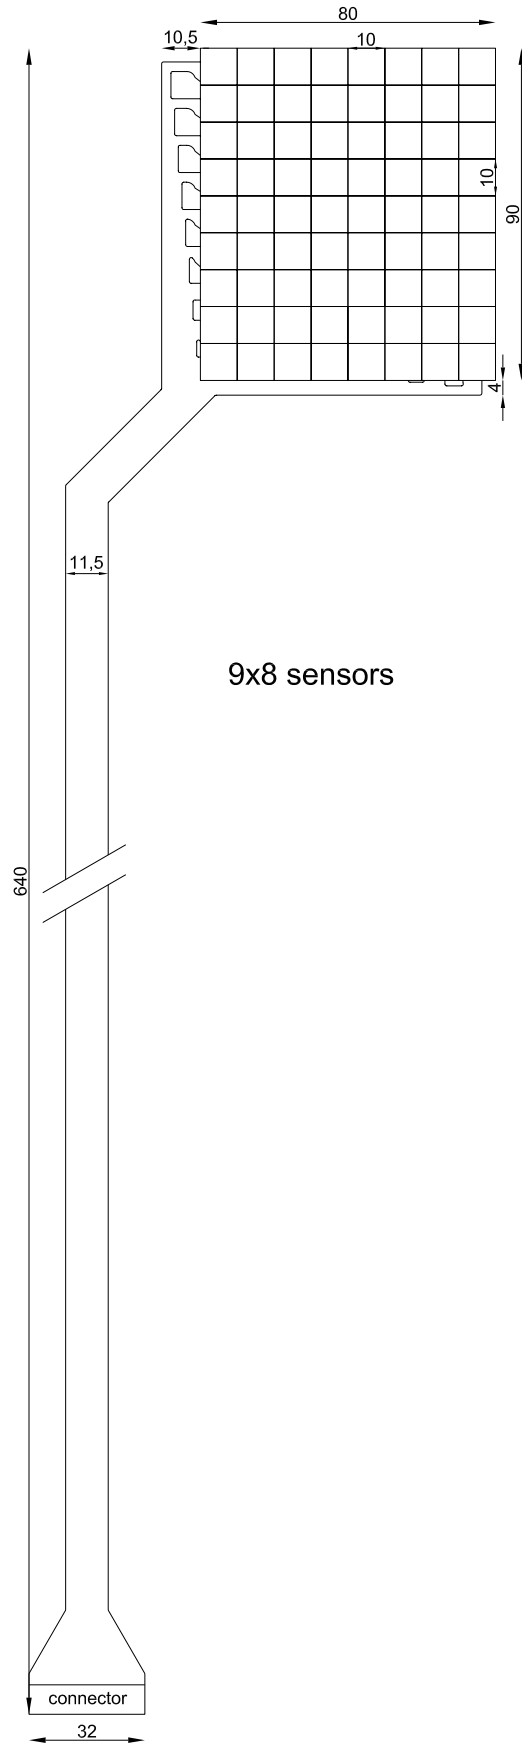

Elastisens ES-72-90/80-10

novel*gmbh*

Ismaningerstr.51
81675 München
Germany

Product ID

Elastisens ES-72-90/80-10

Product No

S2058

Author

AC

All dimensions in mm

Design (date)

15.12.2004

File & Block

c:\Daten\dl\Cad\Drawing\www\
elastisens es-72-9080-10.dwg