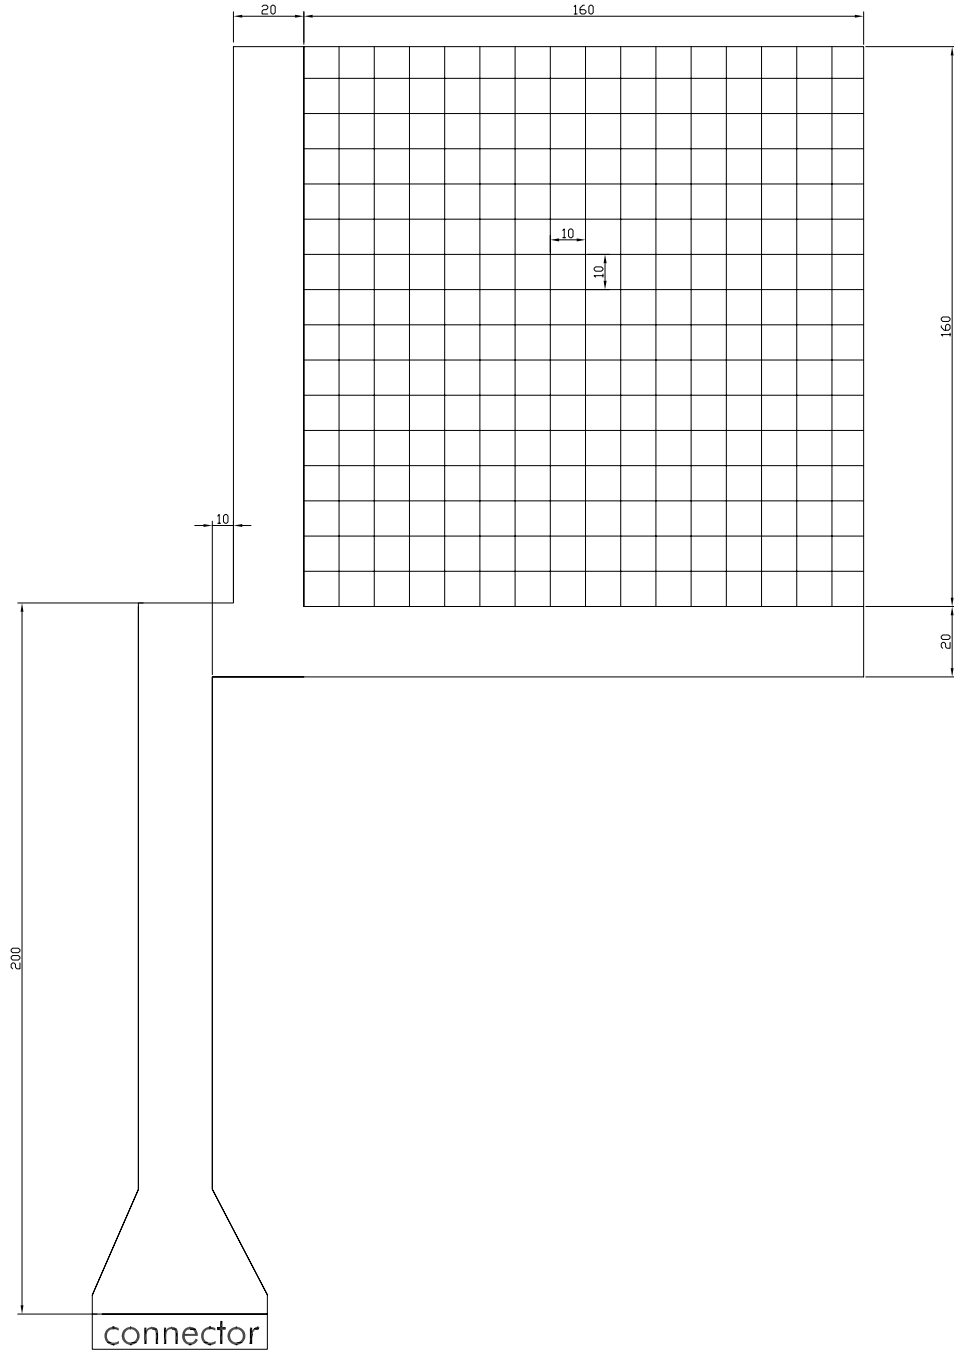

# S2075

**novel***gmbh*  
Ismaninger Straße 51  
81675 München  
Germany

Product ID

S2075

Product No

ES 256-160-10

Author

Marcel Domscheck

All dimensions in mm

Design (date)

09.05.2006

File & Block

..\path\filename & blockname