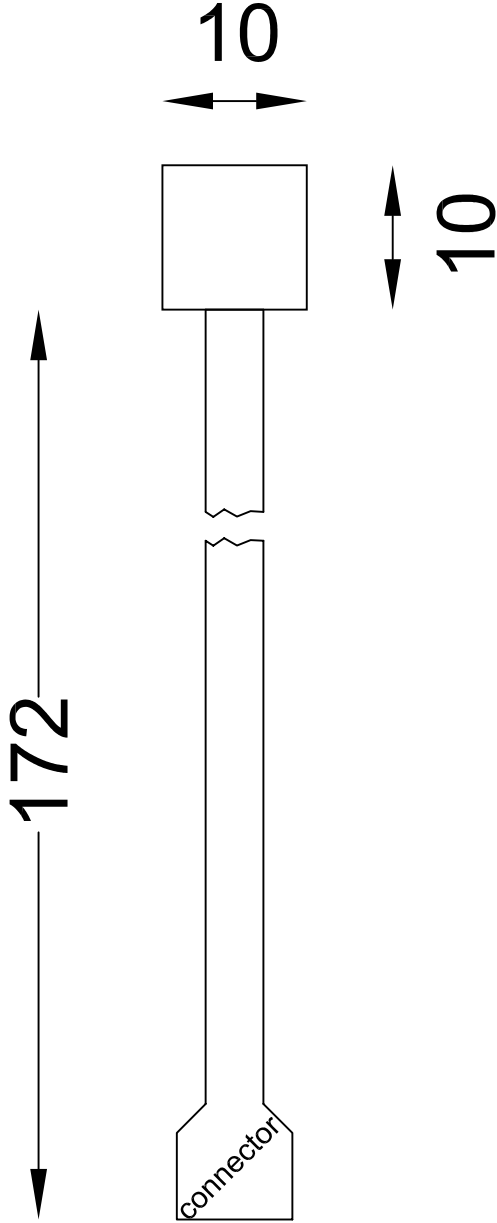

Single Sensor

novel gmbh

Ismaningerstr.51
81675 München
Germany

Product ID	Single Sensor	Product No	S2010
Author	AC	All dimensions in mm, without coating	
Design (date)	25.Oct.2002	File & Block	d:\Cad\drawing\www\Single_Sensor.dwg