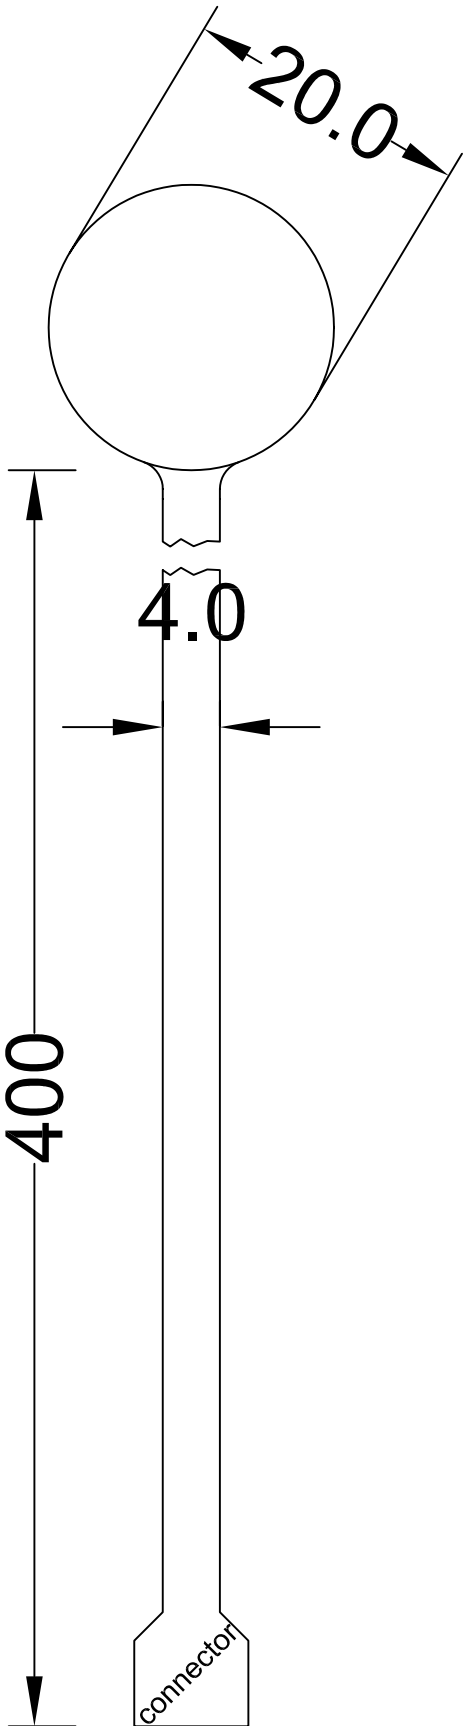

# Single Sensor Ø 20

**novel** gmbh

Ismaningerstr.51  
81675 München  
Germany

Product ID

Single Sensor Ø 20

Product No

S2012

Author

AC

All dimensions in mm,  
without coating

Design (date)

125.Oct.2002

File & Block

d:\Cad\drawing\www\Singl\_Sensor\_D20.dwg